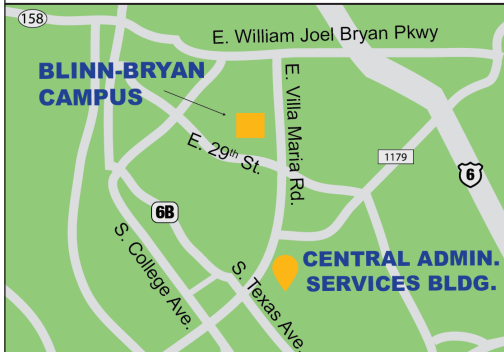

# BLINN COLLEGE-BRYAN CAMPUS

## CENTRAL ADMIN. SERVICES BUILDING (LOCATED IN THE TEJAS CENTER)

Enrollment Services, Financial Aid/Veteran Services, Parking and ID, Testing Services, Business Office, Academic Advising  
 3125 South Texas Ave., Suite 1900  
 Bryan, TX 77802