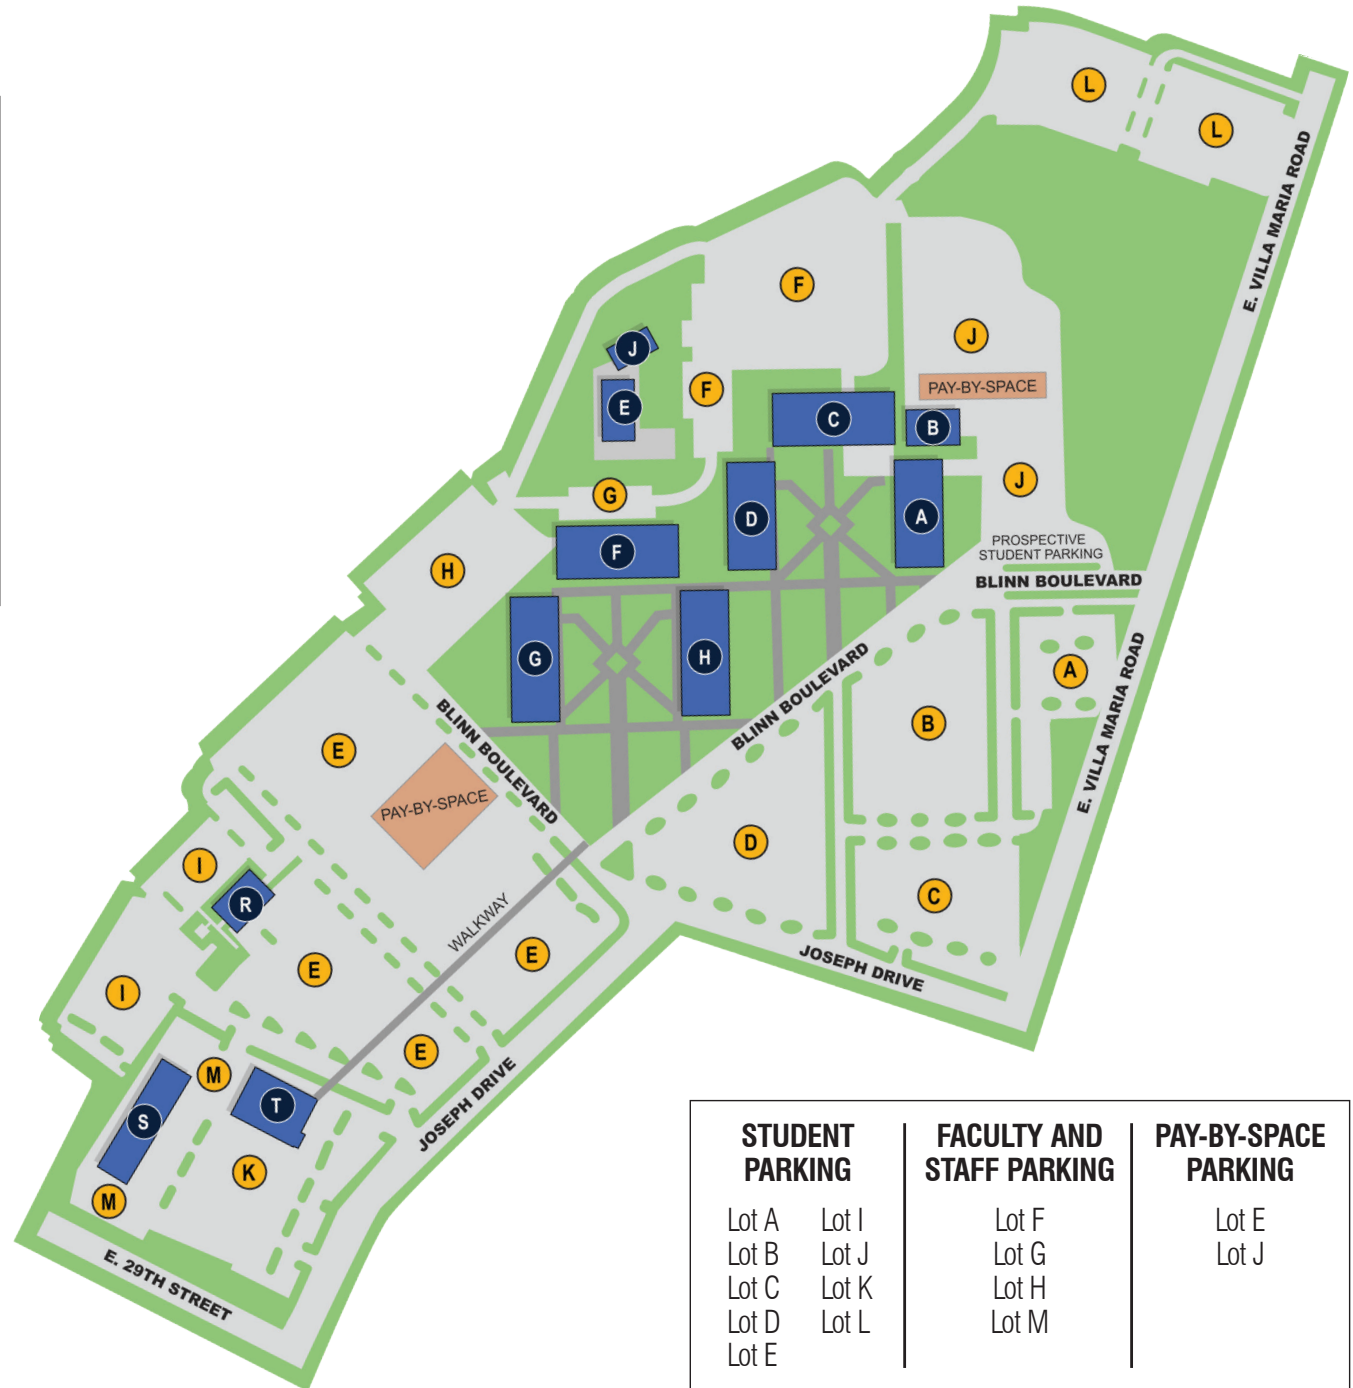

# BLINN COLLEGE-BRYAN CAMPUS

## BUILDINGS

- A. Prospective Students, Classrooms, Writing Center
- B. Offices
- C. Library, Learning Center, Classrooms
- D. Disability Services, Counseling, Health Clinic, Science Labs, Computer Labs, Classrooms
- F. Student Center, Food Service, Classrooms
- G. Kinesiology Room, Classrooms
- H. Classrooms, Open Computer Lab
- J. Ceramics Lab
- E. Maintenance
- R. Classrooms, Distance Learning
- S. Bookstore, Campus Police, Human Resources, Administration Offices
- T. Classrooms

## CENTRAL ADMIN. SERVICES BUILDING (LOCATED IN THE TEJAS CENTER)

Enrollment Services, Financial Aid/Veteran Services, Parking and ID, Testing Services, Business Office, Academic Advising  
 3125 South Texas Ave., Suite 1900  
 Bryan, TX 77802

| STUDENT PARKING |       | FACULTY AND STAFF PARKING | PAY-BY-SPACE PARKING |
|-----------------|-------|---------------------------|----------------------|
| Lot A           | Lot I | Lot F                     | Lot E                |
| Lot B           | Lot J | Lot G                     | Lot J                |
| Lot C           | Lot K | Lot H                     |                      |
| Lot D           | Lot L | Lot M                     |                      |
| Lot E           |       |                           |                      |